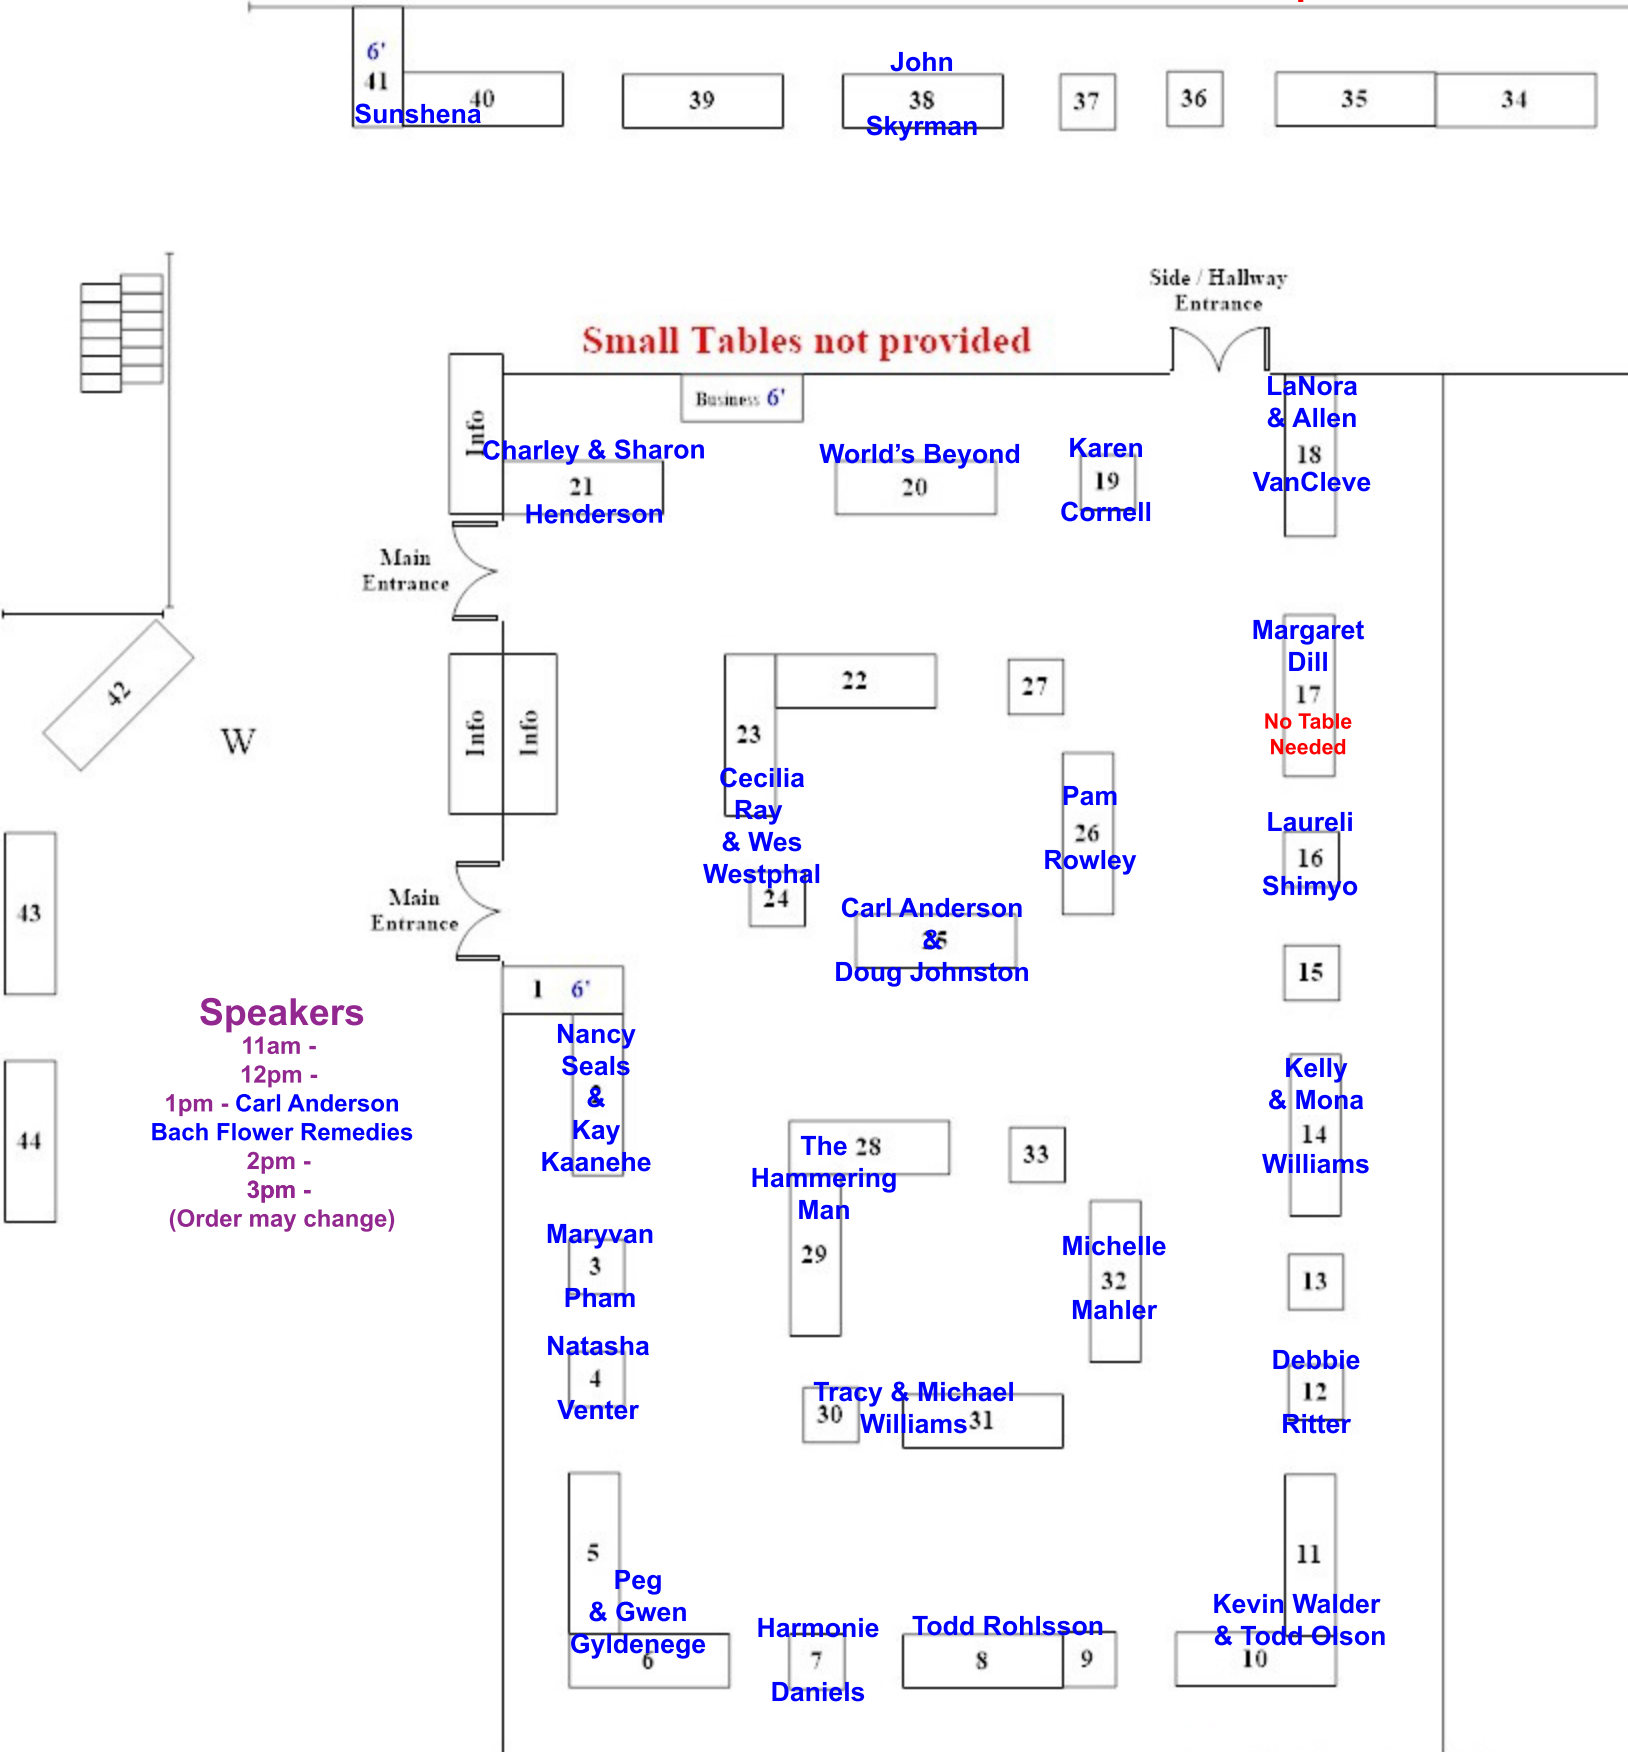

The Edward D. Hansen Conference Center
 at XFINITY Arena at Everett
 October 28, 2017

N

Updated 10/4/17

6' 41 Sunshena 40 39 John 38 Skyrman 37 36 35 34

Small Tables not provided

Side / Hallway Entrance

Main Entrance

Main Entrance

Speakers

- 11am -
- 12pm -
- 1pm - Carl Anderson
- Bach Flower Remedies
- 2pm -
- 3pm -
- (Order may change)

Small Tables not provided

S