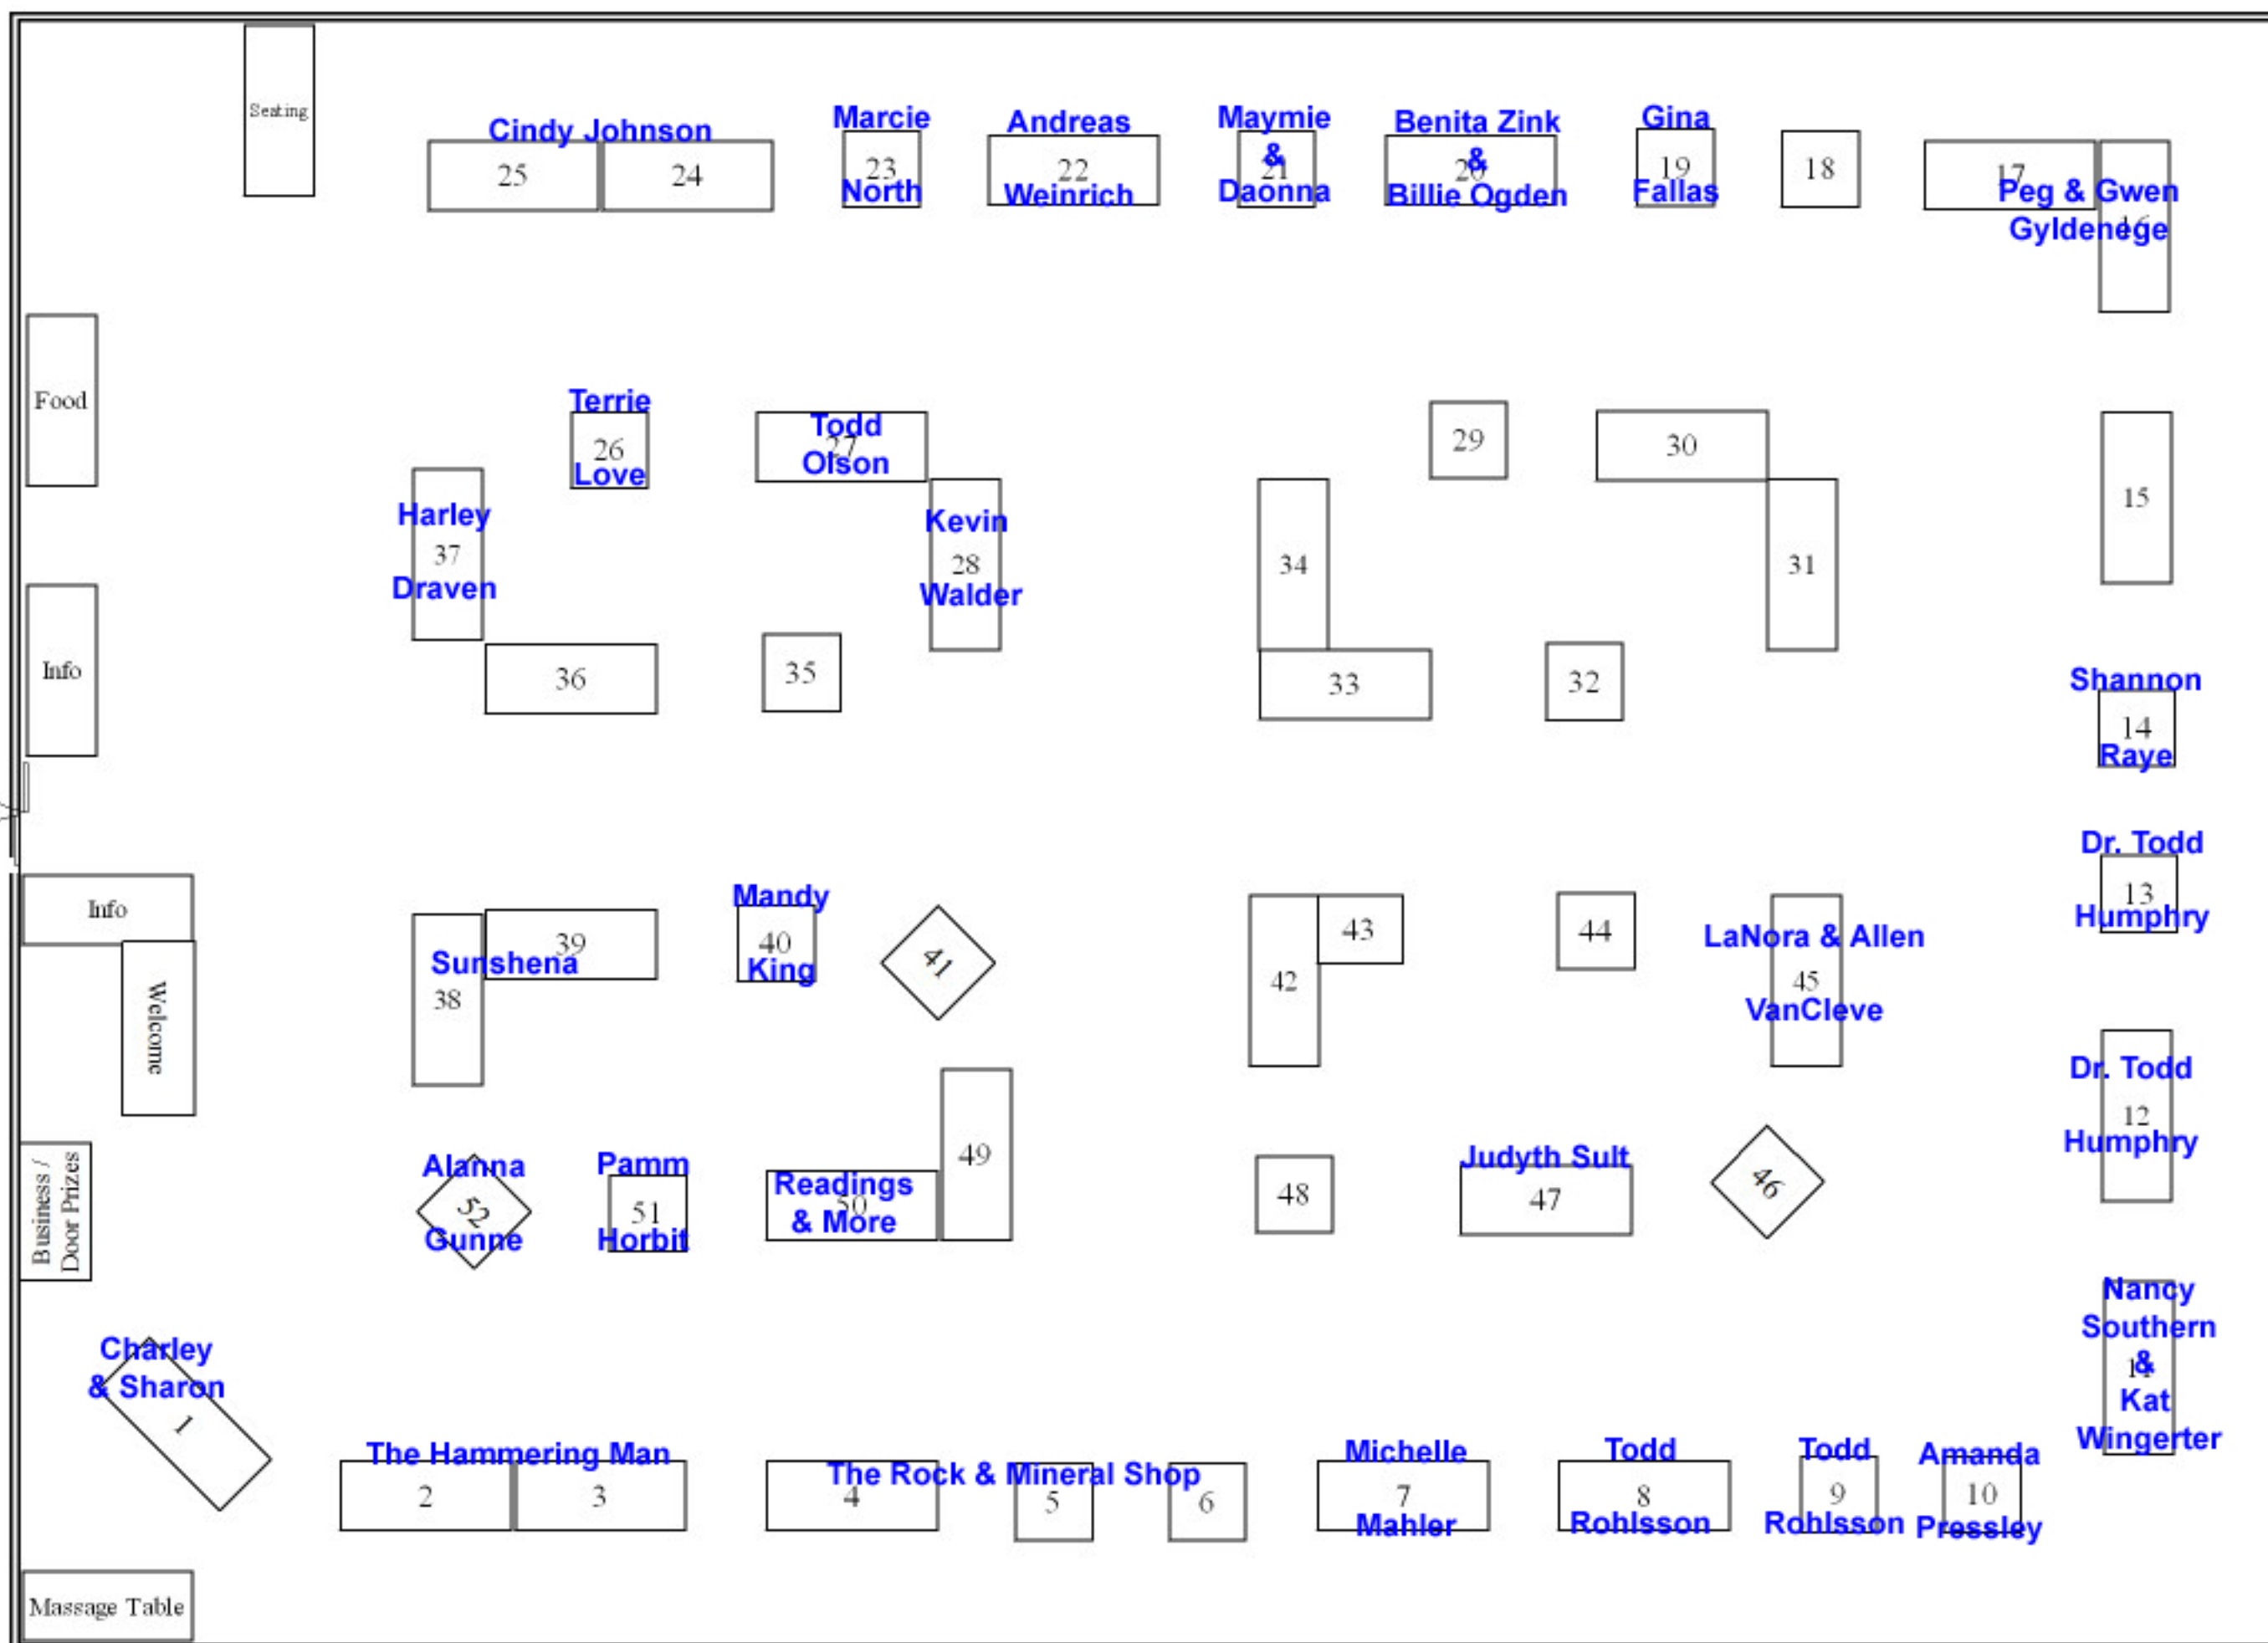

Bellingham - Floor Plan

Bloedel Donovan Park

Multi-Purpose Room

Spring 2016

May 14, 2016

Updated 5/11/16

^
Lake

Entrance

W

E

Waiting List:
Get on Floor Plan
prior to open booking
for next fair!

Reader's must provide their own table

Reader's must provide their own table

Parking Lot