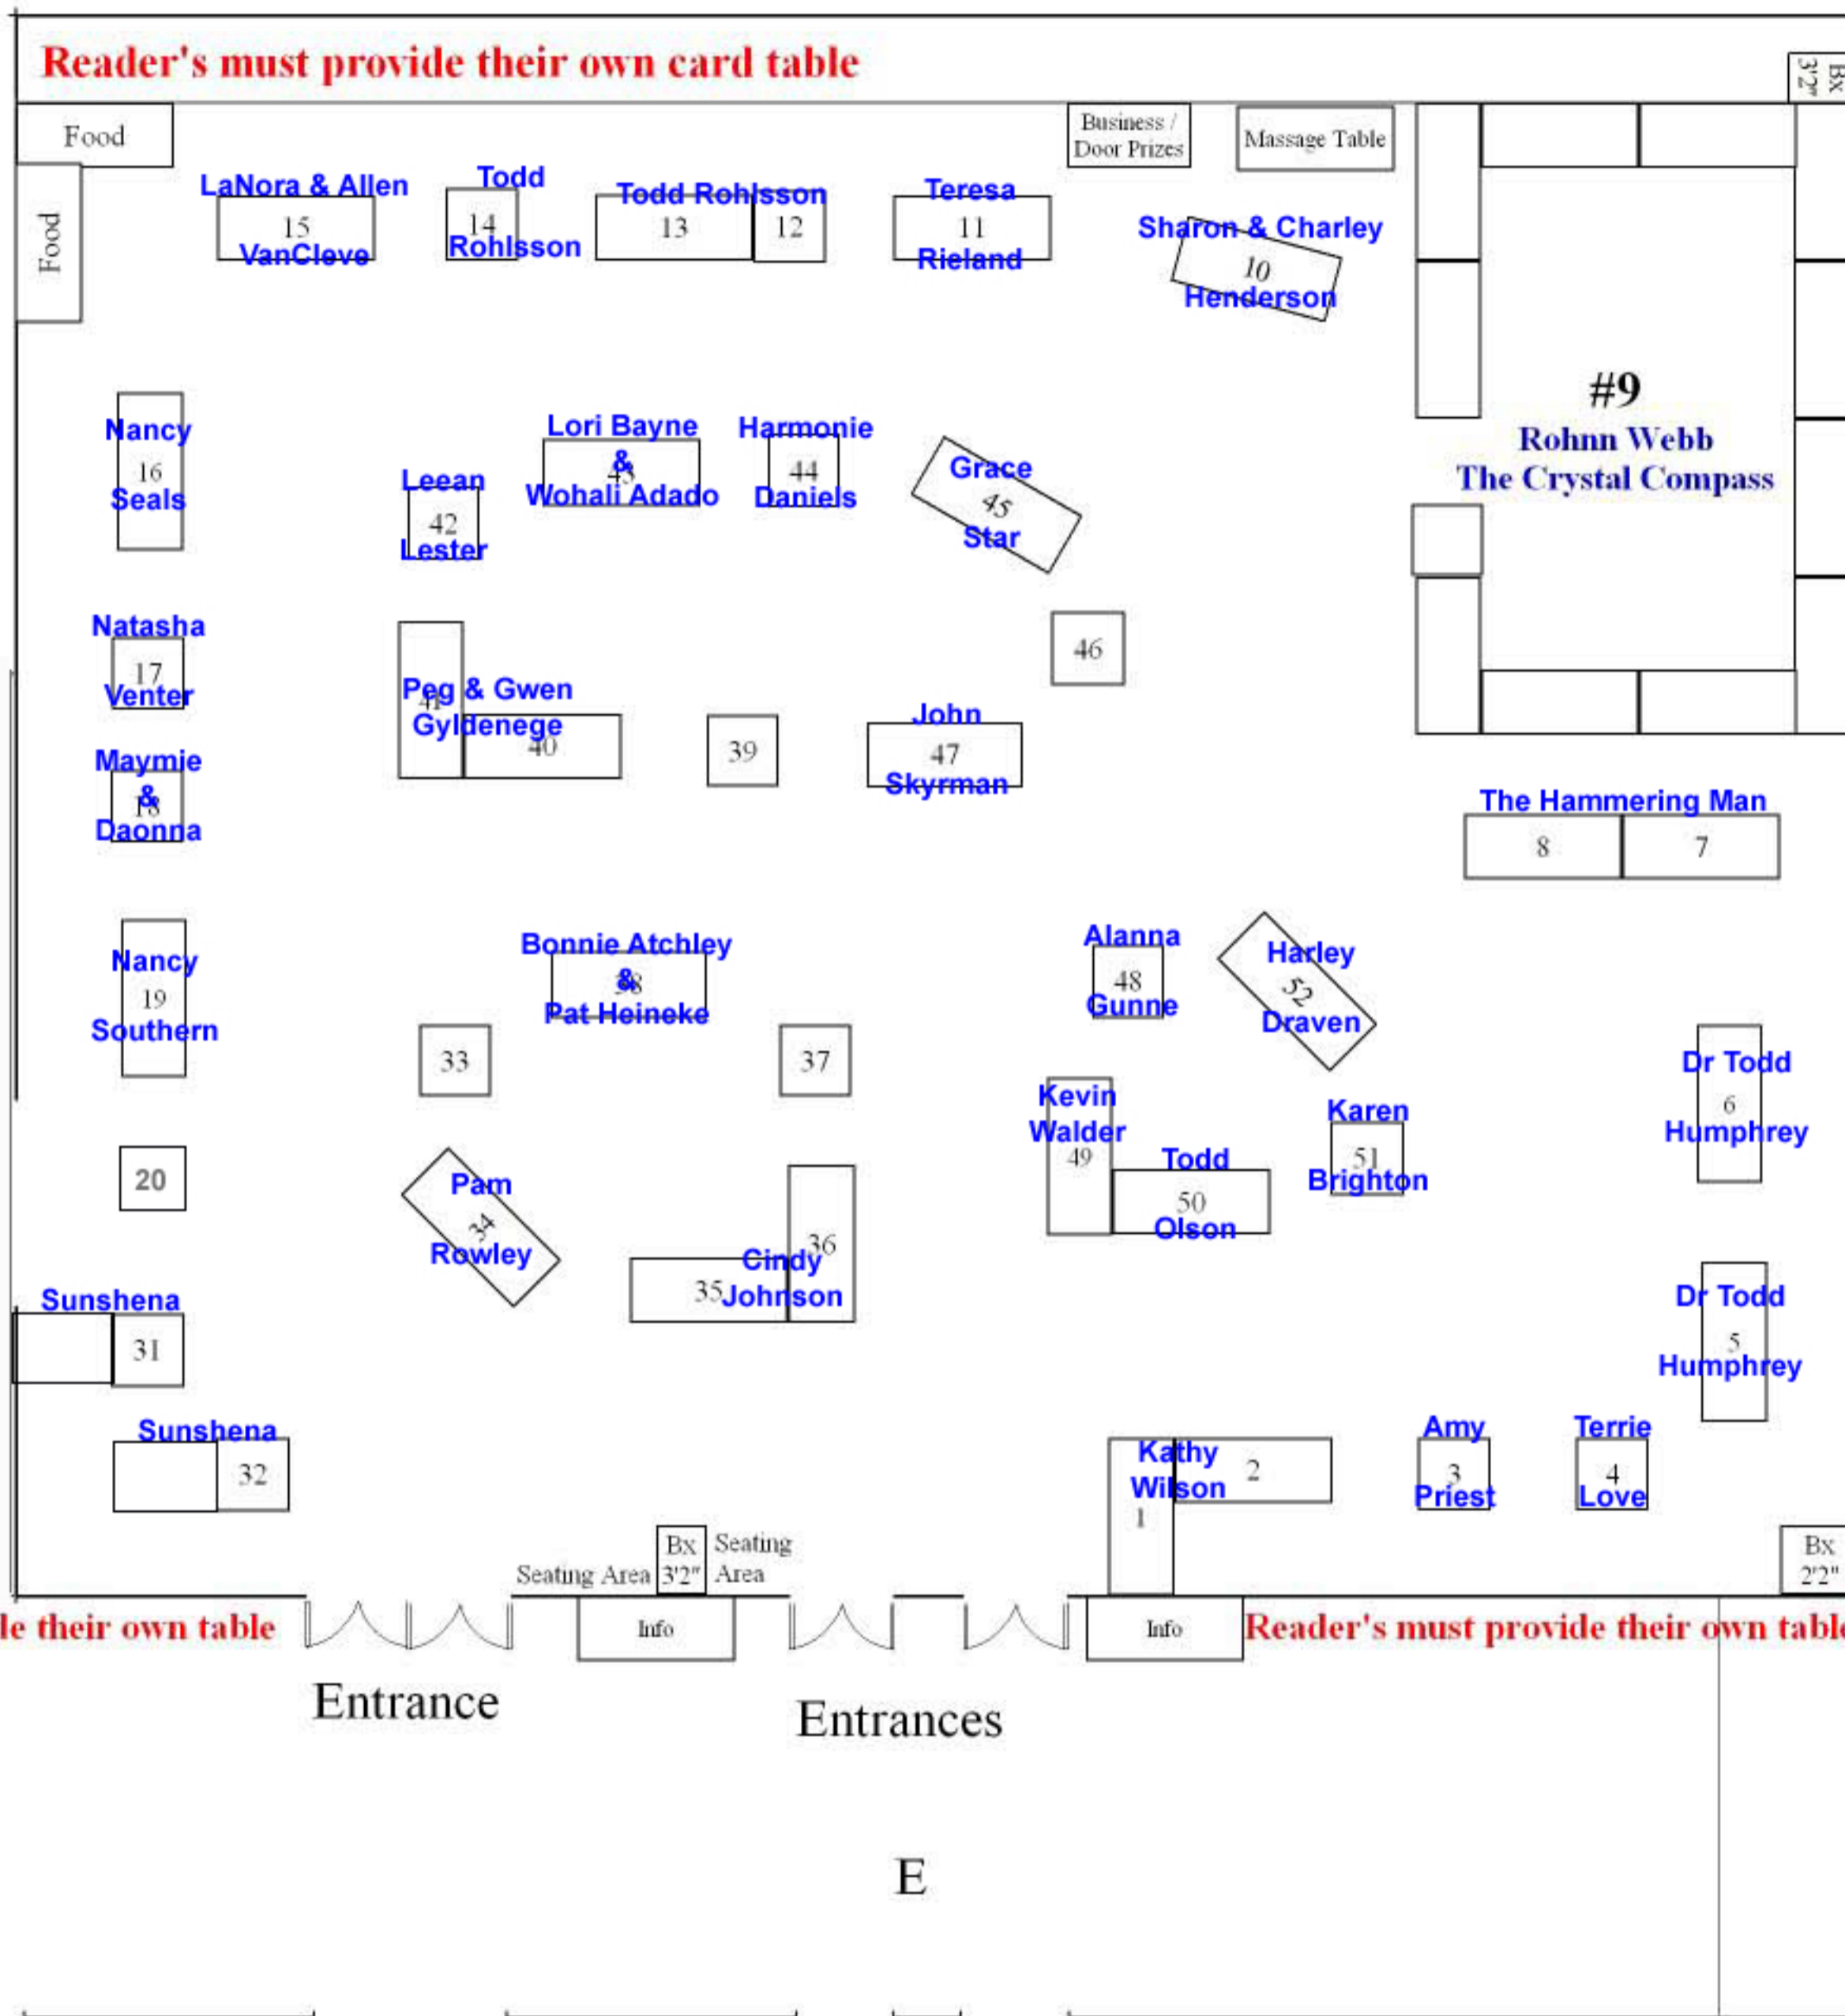

# Mt Vernon - Floor Plan

## Best Western Convention Center

October 1, 2016

Updated 9/28/16

Parking Lot

Waiting List:  
Get on floor plan  
prior to open booking  
for next Fair

N

S

Hotel Lobby  
Entrance  
----->

Entrance

Entrances

E

Reader's must provide their own table

Reader's must provide their own table

Building Entrance  
\*Go Left Up Ramp to Door\*